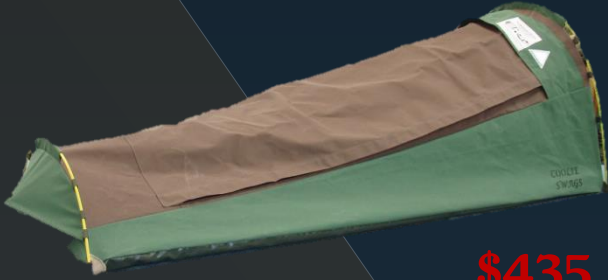

4 – 6 ARCHIMEDES PLACE GOLDEN GROVE 5125, SA

PH (08) 8288 7788

FAX (08) 8288 7188

WEBSITE: WWW.WORMALDCANVAS.COM.AU

STOCKMAN EXTRA SWAG

\$435

Mattress Size: 850mm x 2050mm x 50mm

STOCKMAN DOUBLE SWAG

\$586

Mattress Size: 1400mm x 2050mm x 50mm

SHEARER EXTRA SWAG

\$307

Mattress Size: 850mm x 2050mm x 50mm

SHEARER DOUBLE SWAG

\$450

Mattress Size: 1400mm x 2050mm x 50mm

STOCKMAN SWAG

Top Entry swags with a fibre hoop at the foot and head great for camping in sandy conditions with no openings down low, all swags have extra fine mesh to keep the smallest of bugs out. Bases are made from a heavy duty Vinyl to prevent dampness rising and damage when rolling.

Bases are made from a heavy duty PVC to prevent dampness Rising and damage when rolling.